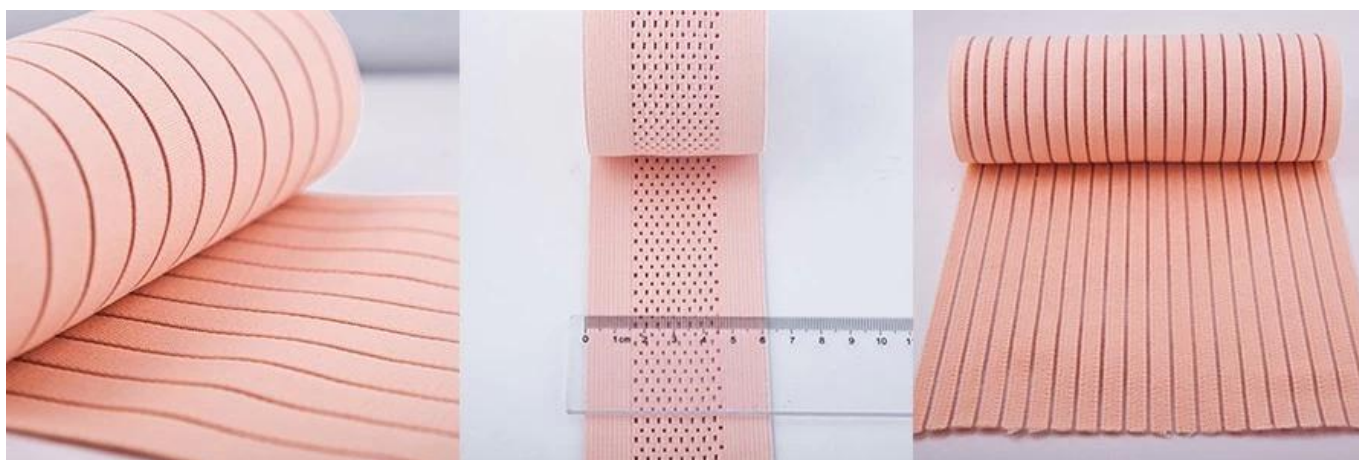

Customized Crochet Webbing Medical Elastic Band For Belt

Detail Image

Product	Medical Elastic Band
Color	Skin,White and black
Width	11.5cm,23cm or customized
Material	Nylon / Polyester
Usage	slim sports and doctors;Elastic belt for protection belt