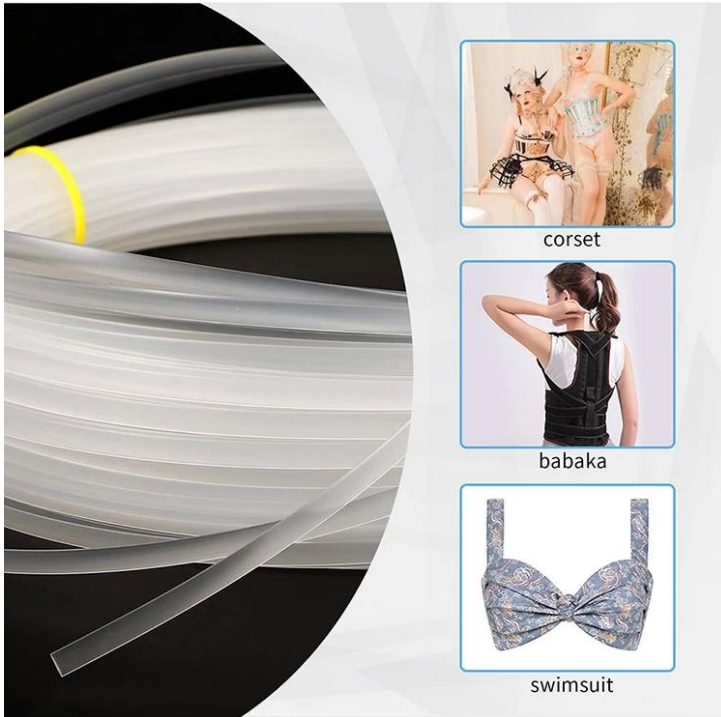

CYG 鋼 鋼鋼鋼

鋼 鋼鋼鋼 鋼鋼鋼鋼鋼 鋼 鋼鋼鋼 鋼 鋼

鋼 鋼	鋼 鋼 鋼 鋼鋼鋼
鋼	鋼(鋼 鋼)
鋼鋼	鋼
鋼鋼	CYG
鋼 鋼	WE231102
鋼	鋼鋼
鋼鋼	鋼鋼鋼 鋼
鋼	5mm,6mm,8mm,10mm,12mm
MOQ	鋼 鋼 1000 鋼
鋼鋼鋼	7~10鋼

鋼 鋼 鋼 鋼

PLASTIC BONE APPLICATION

FLAT PLASTIC BONE

underwear/swimwear, wedding dress, corset, protector

ROUND PLASTIC BONE

luggage, hat, evening dress

1. 硅胶管

5mm, 6mm, 7mm, 8mm, 10mm, 12mm

硅胶管, 硅胶管 硅胶管 硅胶管 硅胶管.

2. 硅胶管

1.0mm, 1.5mm, 2.0-3.5mm

硅胶管 硅胶管 硅胶管 硅胶管 硅胶管.