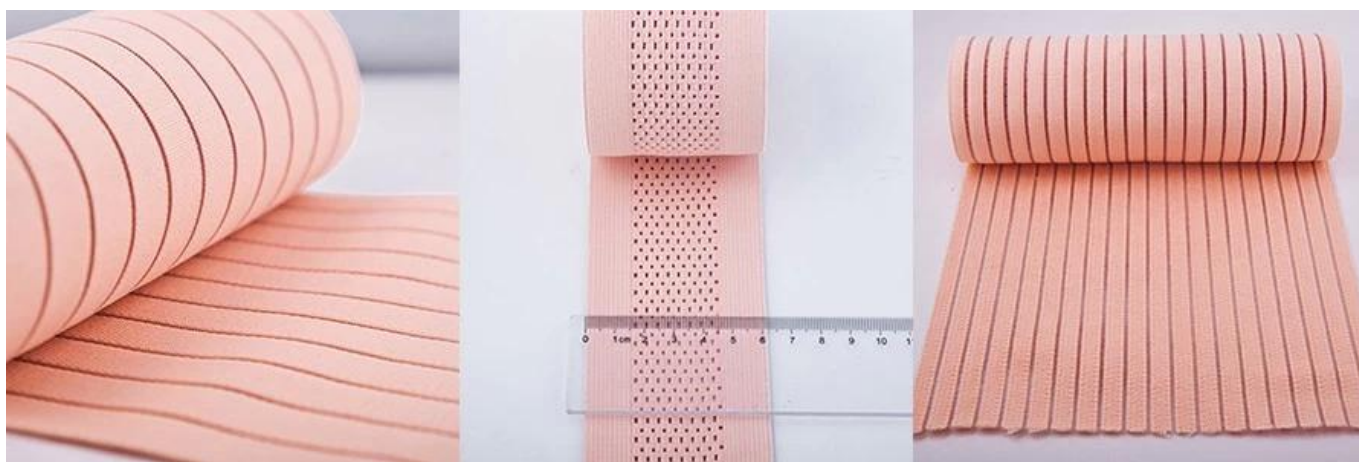

Customized Crochet Webbing Medical Elastic Band For Belt

Detail Image

Product	Medical Elastic Band
Color	Skin,White and black
Width	11.5cm,23cm or customized
Material	Nylon / Polyester
Usage	slim sports and doctors;Elastic belt for protection belt